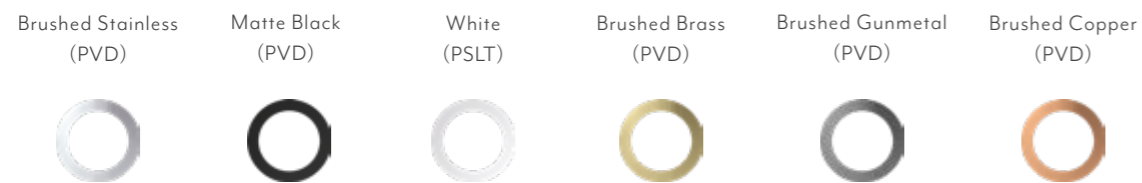

STAINLESS STEEL

Our stainless steel products contain no lead and are very resistant to corrosion, with high-yield strength. This means they can withstand high-stress conditions with a reduced chance of permanent damage. Our stainless steel items are available in 304 stainless steel and 316 stainless steel.