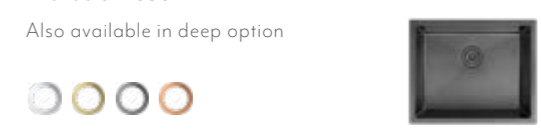

SEBA SINGLE KITCHEN SINK*
Available in 550mm
Also available in deep option